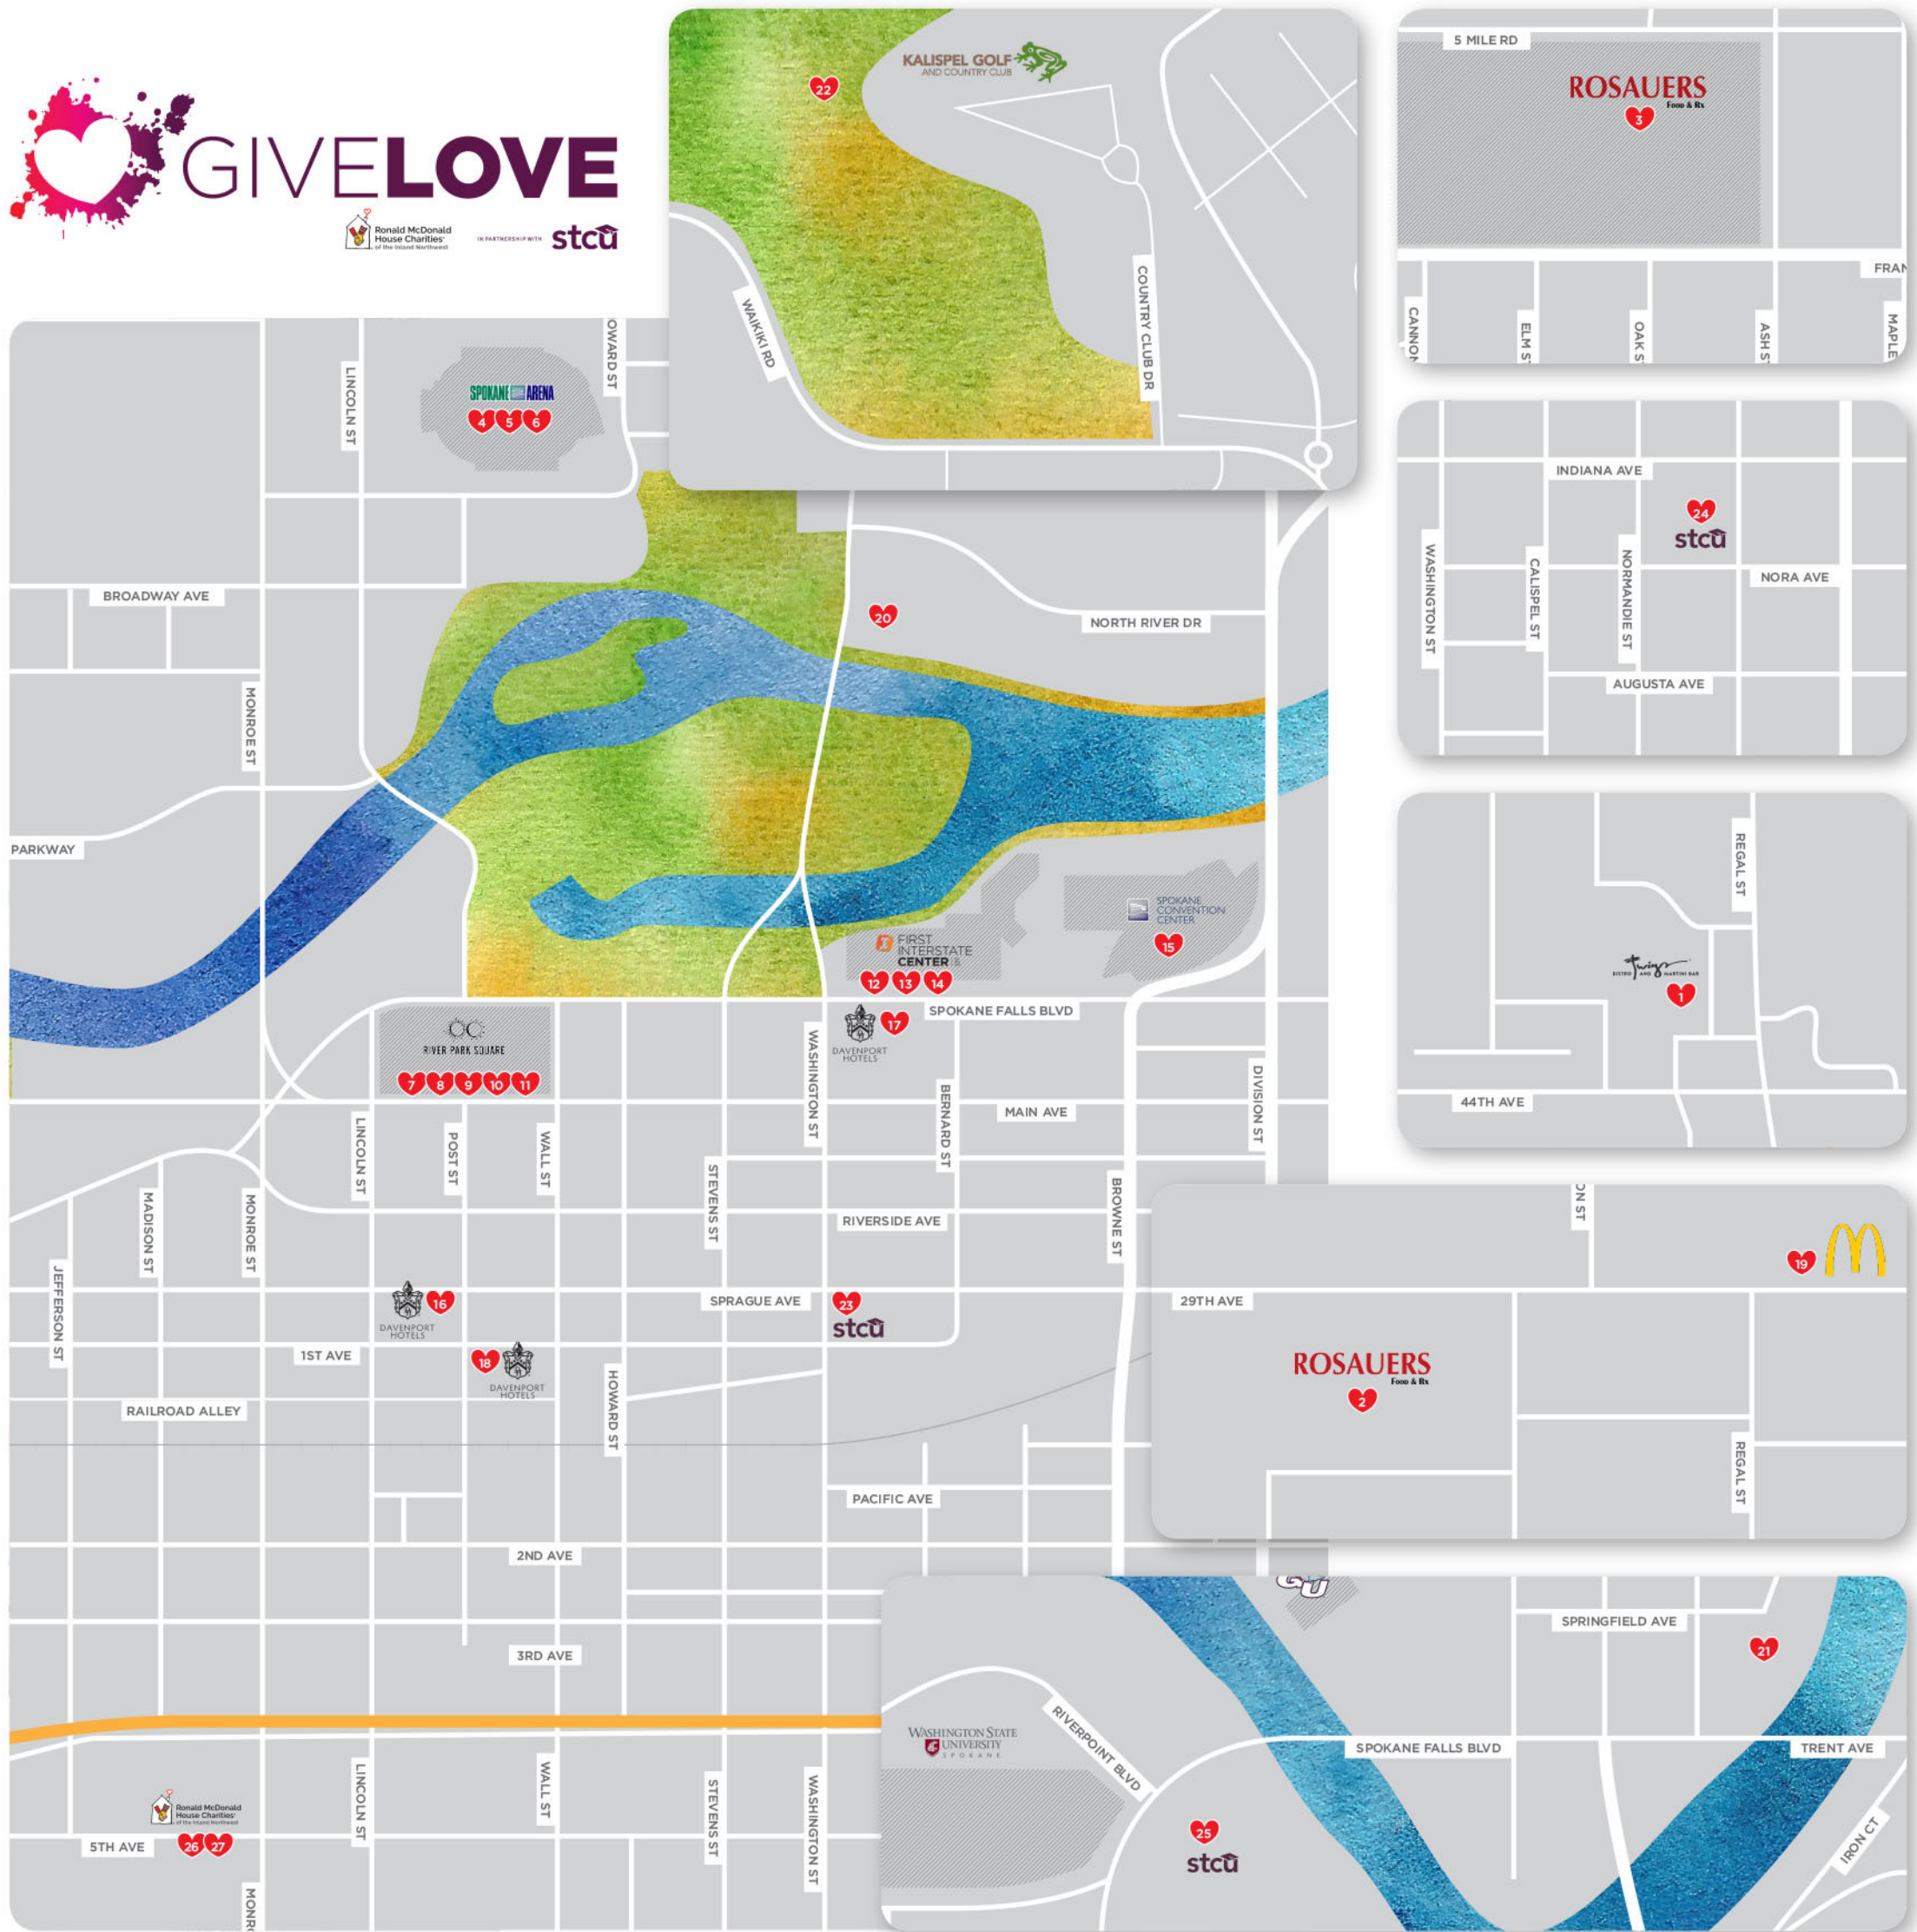

GIVE LOVE

Ronald McDonald House Charities of the Inland Northwest IN PARTNERSHIP WITH **stcū**

- | | | | |
|---|--|---|---|
| <ol style="list-style-type: none"> 1. Twigs, South Hill (outside) <i>"A Peaceful Heart"</i> by Christy Branson 2. Rosauers, 29th Avenue (outside) <i>"Primary Poppy"</i> by Lisa Soranaka 3. Rosauers, 5 Mile Shopping Center (outside) <i>"Love is the Key"</i> by Christian Lyze 4. Spokane Arena, (outside) <i>"Bee the Change"</i> by Melissa Cole 5. Spokane Arena, (outside) <i>"The Eye of Heaven"</i> by Tom Quinn 6. Spokane Arena, (outside) <i>"Distracted by Bling"</i> by Carol Herman 7. Riverpark Square, (inside) <i>"Dream Guardians"</i> by Megan Martens-Haworth 8. Riverpark Square, (inside) <i>"Northern Lights Bear"</i> by Nancy Reid Isaak | <ol style="list-style-type: none"> 9. Riverpark Square, (inside) <i>"Orange Poppies"</i> by Alice Harmon 10. Riverpark Square, (inside) <i>"Heart of Hearts"</i> by Melanie Lieb 11. Riverpark Square, (inside) <i>"Paisley"</i> by Debbie McCulley 12. First Interstate Center for the Arts, (inside) <i>"Child is Born"</i> by Kathleen Cavender 13. First Interstate Center for the Arts, (inside) <i>"A Tranquil Heart"</i> by Christy Branson 14. First Interstate Center for the Arts, (inside) <i>"The Celebration"</i> by Jasmine Hernandez 15. Convention Center, (inside) <i>"Love is in the Air"</i> by Karen Mobley | <ol style="list-style-type: none"> 16. The Historic Davenport Hotel, (outside valet) <i>"Percy Peacock"</i> by Debbie McCulley 17. The Davenport Grand Hotel, (outside valet) <i>"Bleeding Hearts"</i> by Karen Mobley 18. The Davenport Tower Hotel, (outside valet) <i>"Davenport Carpet"</i> by Tom Quinn 19. McDonald's, Lincoln Heights (outside) <i>"Premonition"</i> by Blaise Barshaw 20. Centennial Hotel Inn at the Park, (outside valet) <i>"Emotional States"</i> by Lisa Waddle 21. River Walk, (inside by Dry Fly) <i>"Horseshoe Lake"</i> by Elaina Schrader | <ol style="list-style-type: none"> 22. Kalispel Country Club, (outside valet) <i>"Heart of the Wood"</i> by Vicki West 23. STCU Hutton Building, (inside) <i>"Wild at Heart"</i> by Debbie Hughbanks 24. STCU Main Branch, (inside) <i>"Landscape Patterns"</i> by Laura Kaschmitter 25. STCU Schade Towers, (inside) <i>"Bubbles"</i> by Pamela Van Kirk 26. Ronald McDonald House Charities, (outside) <i>"Wanderlust"</i> by Stephanie Mills 27. Ronald McDonald House Charities, (outside) <i>"Botanical Mandala"</i> by Nicole Marie Wallace |
|---|--|---|---|